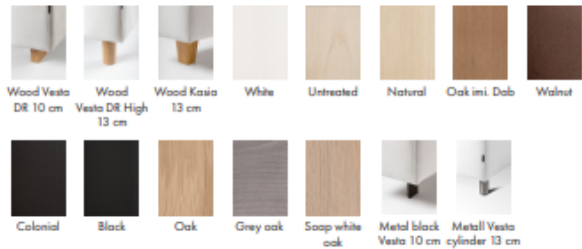

Comfort

EU Foam Soft	Foam soft (Comfort EU) Seat Cold foam covered with fibre padding.	Fabric/leather Fibre padding Cold Foam	Back Siliconized ball fibre.	Ball fibre
DE Foam Firm	Foam firm (Comfort DE) Seat Cold foam covered with fibre padding.	Fabric/leather Fibre padding Cold Foam	Back The inner core is cold foam covered with fibre padding.	Fibre padding Foam
C1 Foam Firm	Foam (Comfort C1) Seat Cold foam covered with fibre padding.	Fabric/leather Fibre padding Cold Foam	Back The inner core is cold foam covered with fibre padding.	Fibre padding Foam
C2 Feather Soft	Feather soft (Comfort C2) Seat Cold foam with a feather top.	Fabric/leather Feather top Cold Foam	Back Feather and ball fibre mix.	Feather/ball fibre mix
CM Memory Foam	Comfort Memory (Comfort CM) Seat Cold foam with memory foam on top, covered with fibre padding.	Fabric/leather Fibre padding Memory foam Cold Foam	Back Feather and ball fibre mix.	Feather/ball fibre mix

Upholstery

Leg options

Smithfields