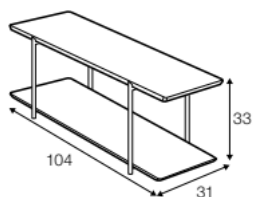

set 1

2x element 114x109 + 2x armrest 109x33

set 2

element 114x109 + element 114x168 + 2x armrest 109x33

set 3

element 144x109 + element 144x168
 + 2x armrest 109x33 + coffee table 104x31

set 4

element 144x109 + element 144x168 + 2x armrest 109x33

extra dimensions

depth of seat

accessories

armrest 109x33

coffee table 104x31

coffee table 104x104

available materials for top

wood: oak