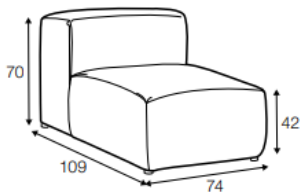

MAVERICK

Smithfields

UPHOLSTERY

COMFORTS

COVERS

SPECIAL

All elements are freestanding.

footstool 114x74

footstool 144x74

element 74x109

element 114x109

element 144x109

element 114x168

element 144x168

corner 90°

bench 144x109 right / or left

set 1

2x element 114x109 + 2x armrest 109x33

set 2

element 114x109 + element 114x168 + 2x armrest 109x33

set 3

element 144x109 + element 144x168
 + 2x armrest 109x33 + coffee table 104x31

set 4

element 144x109 + element 144x168 + 2x armrest 109x33

extra dimensions

depth of seat

accessories

armrest 109x33

coffee table 104x31

coffee table 104x104

available materials for top

wood: oak