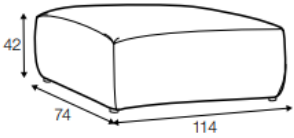

MAVERICK

Smithfields

UPHOLSTERY

COMFORTS

COVERS

SPECIAL

All elements are freestanding.

footstool 114x74

footstool 144x74

element 74x109

element 114x109

element 144x109

element 114x168

element 144x168

corner 90°

bench 144x109 right / or left

set 1

2x element 114x109 + 2x armrest 109x33

set 2

element 114x109 + element 114x168 + 2x armrest 109x33

set 3

element 144x109 + element 144x168
 + 2x armrest 109x33 + coffee table 104x31

set 4

element 144x109 + element 144x168 + 2x armrest 109x33