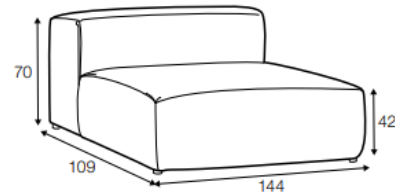

MAVERICK

Smithfields

UPHOLSTERY

COMFORTS

COVERS

SPECIAL

All elements are freestanding.

footstool 114x74

footstool 144x74

element 74x109

element 114x109

element 144x109

element 114x168

element 144x168

corner 90°

bench 144x109 right / or left

set 1

2x element 114x109 + 2x armrest 109x33

set 2

element 114x109 + element 114x168 + 2x armrest 109x33

set 3

element 144x109 + element 144x168
 + 2x armrest 109x33 + coffee table 104x31

set 4

element 144x109 + element 144x168 + 2x armrest 109x33

extra dimensions

depth of seat

accessories

armrest 109x33

coffee table 104x31

coffee table 104x104

available materials for top

wood: oak