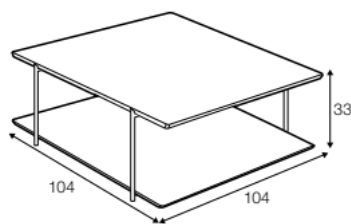

set 1

2x element 114x109 + 2x armrest 109x33

set 2

element 114x109 + element 114x168 + 2x armrest 109x33

set 3

element 144x109 + element 144x168
 + 2x armrest 109x33 + coffee table 104x31

set 4

element 144x109 + element 144x168 + 2x armrest 109x33

extra dimensions

depth of seat

accessories

armrest 109x33

coffee table 104x31

coffee table 104x104

available materials for top

wood: oak