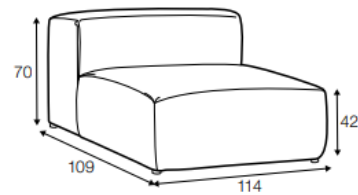

MAVERICK

Smithfields

UPHOLSTERY

COMFORTS

COVERS

SPECIAL

All elements are freestanding.

footstool 114x74

footstool 144x74

element 74x109

element 114x109

element 144x109

element 114x168

element 144x168

corner 90°

bench 144x109 right / or left

set 1

2x element 114x109 + 2x armrest 109x33

set 2

element 114x109 + element 114x168 + 2x armrest 109x33

set 3

element 144x109 + element 144x168
 + 2x armrest 109x33 + coffee table 104x31

set 4

element 144x109 + element 144x168 + 2x armrest 109x33

extra dimensions

depth of seat

accessories

armrest 109x33

coffee table 104x31

coffee table 104x104

available materials for top

wood: oak