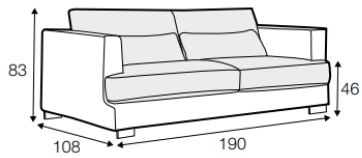

GEORGE

Smithfields

All drawings shown height with leg no. 84 H-10.

armchair

armchair wide

footstool 95x80

footstool 105x90

footstool 120x90

2 seater

3 seater / or 3 seater divided

set 1

3 seater left + armchair wide right

set 2 right / or left

2 seater left / or right + divan right / or left

set 3 right / or left

3 seater left / or right + divan right / or left

set 4 right / or left

2 seater left / or right + armchair without armrests + divan right / or left

set 15
divan left + 3 seater without armrests + divan right

set 16 right / or left
3 seater left / or right + corner 90° + bench right / or left

2 seater without armrests

3 seater left / or right

3 seater without armrests

bench right / or left

divan right / or left
or divan divided right / or left

corner 90°

corner 35° right / or left

extra dimensions