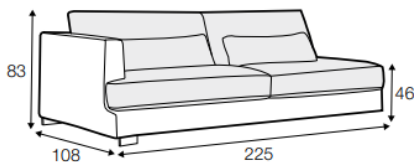

GEORGE

Smithfields

All drawings shown height with leg no. 84 H-10.

armchair

armchair wide

footstool 95x80

footstool 105x90

footstool 120x90

set 4 right / or left

2 seater left / or right + armchair without armrests + divan right / or left

set 15
divan left + 3 seater without armrests + divan right

set 16 right / or left
3 seater left / or right + corner 90° + bench right / or left

example of leather cover
3 seater

modular system

elements of the modular system

armchair left / or right

armchair
without armrests

armchair wide left / or right

armchair wide
without armrests

2 seater left / or right

2 seater without armrests

3 seater left / or right

3 seater without armrests

bench right / or left

divan right / or left
or divan divided right / or left

corner 90°

corner 35° right / or left

extra dimensions