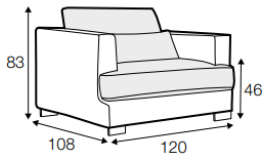

GEORGE

Smithfields

All drawings shown height with leg no. 84 H-10.

armchair

armchair wide

footstool 95x80

footstool 105x90

footstool 120x90

2 seater

3 seater / or 3 seater divided

set 1

3 seater left + armchair wide right

set 2 right / or left

2 seater left / or right + divan right / or left

set 3 right / or left

3 seater left / or right + divan right / or left

set 4 right / or left

2 seater left / or right + armchair without armrests + divan right / or left

set 15
divan left + 3 seater without armrests + divan right

set 16 right / or left
3 seater left / or right + corner 90° + bench right / or left

2 seater without armrests

3 seater left / or right

3 seater without armrests

bench right / or left

divan right / or left
or divan divided right / or left

corner 90°

corner 35° right / or left

extra dimensions