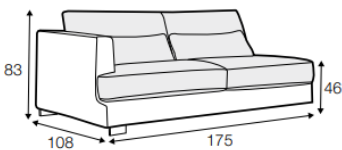

GEORGE

Smithfields

All drawings shown height with leg no. 84 H-10.

armchair

armchair wide

footstool 95x80

footstool 105x90

footstool 120x90

set 4 right / or left

2 seater left / or right + armchair without armrests + divan right / or left

set 15
divan left + 3 seater without armrests + divan right

set 16 right / or left
3 seater left / or right + corner 90° + bench right / or left

example of leather cover
3 seater

modular system

elements of the modular system

armchair left / or right

armchair
without armrests

armchair wide left / or right

armchair wide
without armrests

2 seater left / or right

2 seater without armrests

3 seater left / or right

3 seater without armrests

bench right / or left

divan right / or left
or divan divided right / or left

corner 90°

corner 35° right / or left

extra dimensions