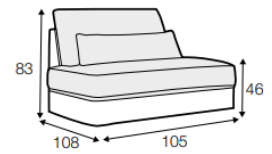

GEORGE

Smithfields

All drawings shown height with leg no. 84 H-10.

armchair

armchair wide

footstool 95x80

footstool 105x90

footstool 120x90

set 4 right / or left

2 seater left / or right + armchair without armrests + divan right / or left

set 15
divan left + 3 seater without armrests + divan right

set 16 right / or left
3 seater left / or right + corner 90° + bench right / or left

example of leather cover
3 seater

modular system

elements of the modular system

armchair left / or right

armchair
without armrests

armchair wide left / or right

armchair wide
without armrests

2 seater left / or right

2 seater without armrests

3 seater left / or right

3 seater without armrests

bench right / or left

divan right / or left
or divan divided right / or left

corner 90°

corner 35° right / or left

extra dimensions