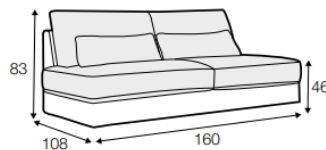

GEORGE

Smithfields

All drawings shown height with leg no. 84 H-10.

armchair

armchair wide

footstool 95x80

footstool 105x90

footstool 120x90

set 4 right / or left

2 seater left / or right + armchair without armrests + divan right / or left

set 15
divan left + 3 seater without armrests + divan right

set 16 right / or left
3 seater left / or right + corner 90° + bench right / or left

example of leather cover
3 seater

modular system

elements of the modular system

armchair left / or right

armchair
without armrests

armchair wide left / or right

armchair wide
without armrests

2 seater left / or right

2 seater without armrests

3 seater left / or right

3 seater without armrests

bench right / or left

divan right / or left
or divan divided right / or left

corner 90°

corner 35° right / or left

extra dimensions