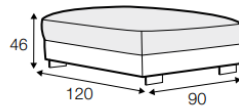

GEORGE

Smithfields

All drawings shown height with leg no. 84 H-10.

armchair

armchair wide

footstool 95x80

footstool 105x90

footstool 120x90

2 seater

3 seater / or 3 seater divided

set 1

3 seater left + armchair wide right

set 2 right / or left

2 seater left / or right + divan right / or left

set 3 right / or left

3 seater left / or right + divan right / or left

set 4 right / or left

2 seater left / or right + armchair without armrests + divan right / or left

set 15
divan left + 3 seater without armrests + divan right

set 16 right / or left
3 seater left / or right + corner 90° + bench right / or left

2 seater without armrests

3 seater left / or right

3 seater without armrests

bench right / or left

divan right / or left
or divan divided right / or left

corner 90°

corner 35° right / or left

extra dimensions