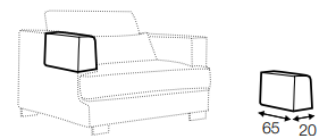

set 4 right / or left

2 seater left / or right + armchair without armrests + divan right / or left

set 15
divan left + 3 seater without armrests + divan right

set 16 right / or left
3 seater left / or right + corner 90° + bench right / or left

2 seater without armrests

3 seater left / or right

3 seater without armrests

bench right / or left

divan right / or left
or divan divided right / or left

corner 90°

corner 35° right / or left

extra dimensions

depth of seat

accessories

cushion
76x25

headrest with roll L-70

armrest protection

legs

no. 07
wood

no. 84
metal chrome,
painted black