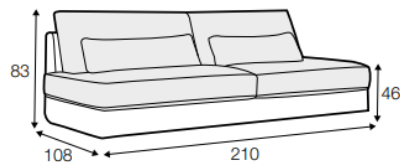

GEORGE

Smithfields

All drawings shown height with leg no. 84 H-10.

armchair

armchair wide

footstool 95x80

footstool 105x90

footstool 120x90

set 4 right / or left

2 seater left / or right + armchair without armrests + divan right / or left

set 15
divan left + 3 seater without armrests + divan right

set 16 right / or left
3 seater left / or right + corner 90° + bench right / or left

example of leather cover
3 seater

modular system

elements of the modular system

armchair left / or right

armchair
without armrests

armchair wide left / or right

armchair wide
without armrests

2 seater left / or right

2 seater without armrests

3 seater left / or right

3 seater without armrests

bench right / or left

divan right / or left
or divan divided right / or left

corner 90°

corner 35° right / or left

extra dimensions