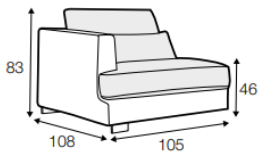

elements of the modular system

armchair left / or right