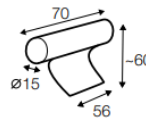

GEORGE

Smithfields

All drawings shown height with leg no. 84 H-10.

armchair

armchair wide

footstool 95x80

footstool 105x90

footstool 120x90

2 seater without armrests

3 seater left / or right

3 seater without armrests

bench right / or left

divan right / or left
or divan divided right / or left

corner 90°

corner 35° right / or left

extra dimensions

depth of seat

accessories

cushion
76x25

headrest with roll L-70

armrest protection

legs

no. 07
wood

no. 84
metal chrome,
painted black