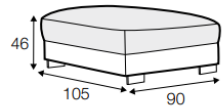

GEORGE

Smithfields

All drawings shown height with leg no. 84 H-10.

armchair

armchair wide

footstool 95x80

footstool 105x90

footstool 120x90

2 seater

3 seater / or 3 seater divided

set 1

3 seater left + armchair wide right

set 2 right / or left

2 seater left / or right + divan right / or left

set 3 right / or left

3 seater left / or right + divan right / or left

set 4 right / or left

2 seater left / or right + armchair without armrests + divan right / or left

set 15
divan left + 3 seater without armrests + divan right

set 16 right / or left
3 seater left / or right + corner 90° + bench right / or left

2 seater without armrests

3 seater left / or right

3 seater without armrests

bench right / or left

divan right / or left
or divan divided right / or left

corner 90°

corner 35° right / or left

extra dimensions