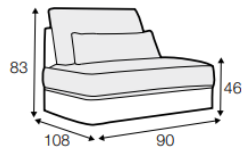

GEORGE

Smithfields

All drawings shown height with leg no. 84 H-10.

armchair

armchair wide

footstool 95x80

footstool 105x90

footstool 120x90

set 4 right / or left

2 seater left / or right + armchair without armrests + divan right / or left

set 15
divan left + 3 seater without armrests + divan right

set 16 right / or left
3 seater left / or right + corner 90° + bench right / or left

example of leather cover
3 seater

modular system

elements of the modular system

armchair left / or right

armchair
without armrests

armchair wide left / or right

armchair wide
without armrests

2 seater left / or right

2 seater without armrests

3 seater left / or right

3 seater without armrests

bench right / or left

divan right / or left
or divan divided right / or left

corner 90°

corner 35° right / or left

extra dimensions