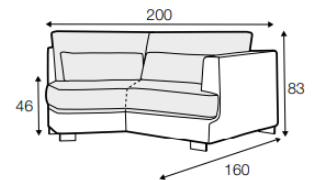

GEORGE

Smithfields

All drawings shown height with leg no. 84 H-10.

armchair

armchair wide

footstool 95x80

footstool 105x90

footstool 120x90

set 4 right / or left

2 seater left / or right + armchair without armrests + divan right / or left

set 15
divan left + 3 seater without armrests + divan right

set 16 right / or left
3 seater left / or right + corner 90° + bench right / or left

2 seater without armrests

3 seater left / or right

3 seater without armrests

bench right / or left

divan right / or left
or divan divided right / or left

corner 90°

corner 35° right / or left

extra dimensions

depth of seat

accessories

cushion
76x25

headrest with roll L-70

armrest protection

legs

no. 07
wood

no. 84
metal chrome,
painted black