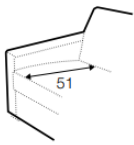

GEORGE

Smithfields

All drawings shown height with leg no. 84 H-10.

armchair

armchair wide

footstool 95x80

footstool 105x90

footstool 120x90

set 4 right / or left

2 seater left / or right + armchair without armrests + divan right / or left

set 15
divan left + 3 seater without armrests + divan right

set 16 right / or left
3 seater left / or right + corner 90° + bench right / or left

2 seater without armrests

3 seater left / or right

3 seater without armrests

bench right / or left

divan right / or left
or divan divided right / or left

corner 90°

corner 35° right / or left

extra dimensions

depth of seat

accessories

cushion
76x25

headrest with roll L-70

armrest protection

legs

no. 07
wood

no. 84
metal chrome,
painted black