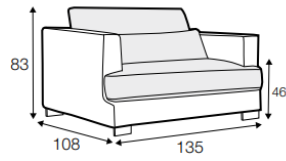

GEORGE

Smithfields

All drawings shown height with leg no. 84 H-10.

armchair

armchair wide

footstool 95x80

footstool 105x90

footstool 120x90

2 seater

3 seater / or 3 seater divided

set 1

3 seater left + armchair wide right

set 2 right / or left

2 seater left / or right + divan right / or left

set 3 right / or left

3 seater left / or right + divan right / or left

set 4 right / or left

2 seater left / or right + armchair without armrests + divan right / or left

set 15
divan left + 3 seater without armrests + divan right

set 16 right / or left
3 seater left / or right + corner 90° + bench right / or left

2 seater without armrests

3 seater left / or right

3 seater without armrests

bench right / or left

divan right / or left
or divan divided right / or left

corner 90°

corner 35° right / or left

extra dimensions