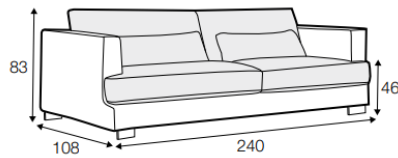

GEORGE

Smithfields

All drawings shown height with leg no. 84 H-10.

armchair

armchair wide

footstool 95x80

footstool 105x90

footstool 120x90

2 seater

3 seater / or 3 seater divided

set 1

3 seater left + armchair wide right

set 2 right / or left

2 seater left / or right + divan right / or left

set 3 right / or left

3 seater left / or right + divan right / or left

set 4 right / or left

2 seater left / or right + armchair without armrests + divan right / or left

set 15
divan left + 3 seater without armrests + divan right

set 16 right / or left
3 seater left / or right + corner 90° + bench right / or left

2 seater without armrests

3 seater left / or right

3 seater without armrests

bench right / or left

divan right / or left
or divan divided right / or left

corner 90°

corner 35° right / or left

extra dimensions