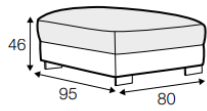

GEORGE

Smithfields

All drawings shown height with leg no. 84 H-10.

armchair

armchair wide

footstool 95x80

footstool 105x90

footstool 120x90

2 seater

3 seater / or 3 seater divided

set 1

3 seater left + armchair wide right

set 2 right / or left

2 seater left / or right + divan right / or left

set 3 right / or left

3 seater left / or right + divan right / or left

set 4 right / or left

2 seater left / or right + armchair without armrests + divan right / or left

set 15
divan left + 3 seater without armrests + divan right

set 16 right / or left
3 seater left / or right + corner 90° + bench right / or left

2 seater without armrests

3 seater left / or right

3 seater without armrests

bench right / or left

divan right / or left
or divan divided right / or left

corner 90°

corner 35° right / or left

extra dimensions