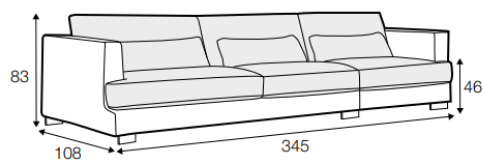

GEORGE

Smithfields

All drawings shown height with leg no. 84 H-10.

armchair

armchair wide

footstool 95x80

footstool 105x90

footstool 120x90

2 seater

3 seater / or 3 seater divided

set 1

3 seater left + armchair wide right

set 2 right / or left

2 seater left / or right + divan right / or left

set 3 right / or left

3 seater left / or right + divan right / or left

set 4 right / or left

2 seater left / or right + armchair without armrests + divan right / or left

set 15
divan left + 3 seater without armrests + divan right

set 16 right / or left
3 seater left / or right + corner 90° + bench right / or left

2 seater without armrests

3 seater left / or right

3 seater without armrests

bench right / or left

divan right / or left
or divan divided right / or left

corner 90°

corner 35° right / or left

extra dimensions