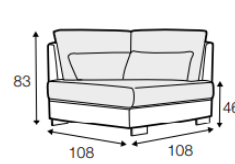

GEORGE

Smithfields

All drawings shown height with leg no. 84 H-10.

armchair

armchair wide

footstool 95x80

footstool 105x90

footstool 120x90

set 4 right / or left

2 seater left / or right + armchair without armrests + divan right / or left

set 15
divan left + 3 seater without armrests + divan right

set 16 right / or left
3 seater left / or right + corner 90° + bench right / or left

2 seater without armrests

3 seater left / or right

3 seater without armrests

bench right / or left

divan right / or left
or divan divided right / or left

corner 90°

corner 35° right / or left

extra dimensions