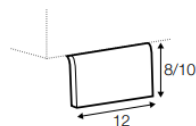

2 seater without armrests

3 seater left / or right

3 seater without armrests

bench right / or left

divan right / or left
or divan divided right / or left

corner 90°

corner 35° right / or left

extra dimensions

depth of seat

accessories

cushion
76x25

headrest with roll L-70

armrest protection

legs

no. 07
wood

no. 84
metal chrome,
painted black