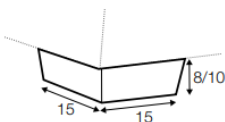

2 seater without armrests

3 seater left / or right

3 seater without armrests

bench right / or left

divan right / or left
or divan divided right / or left

corner 90°

corner 35° right / or left

extra dimensions

depth of seat

accessories

cushion
76x25

headrest with roll L-70

armrest protection

legs

no. 07
wood

no. 84
metal chrome,
painted black